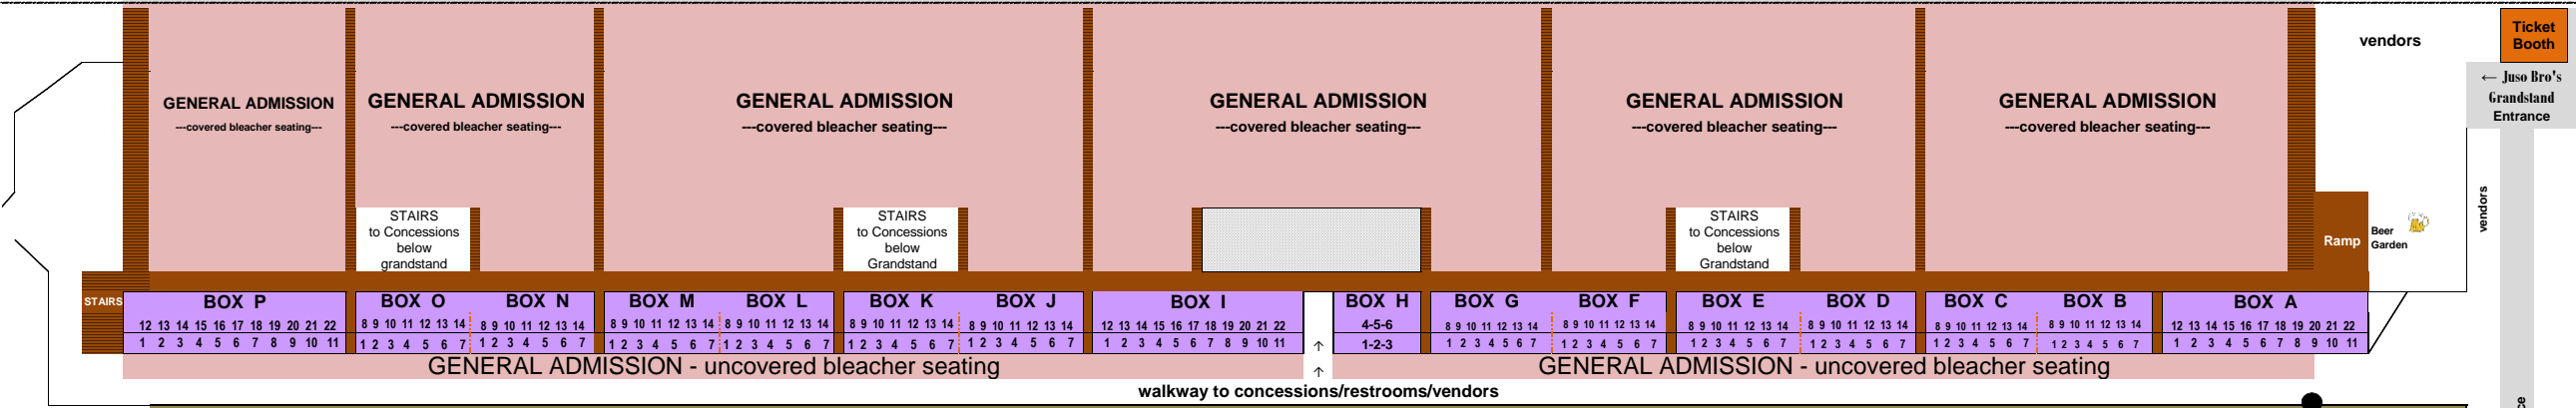

JUSO BRO'S GRANDSTAND

City Trolley drop-off & pick-up

3,433 covered & uncovered bleacher seats	Juso Bro's Grandstand - General Admission: Covered and Uncovered Bleacher Seats
240 stadium seats	Juso Bro's Grandstand - Box Seating: Uncovered Stadium Seats
318 covered stadium seats + 4 Handicap	'76 Stadium - Section Seating: Covered Stadium Seats