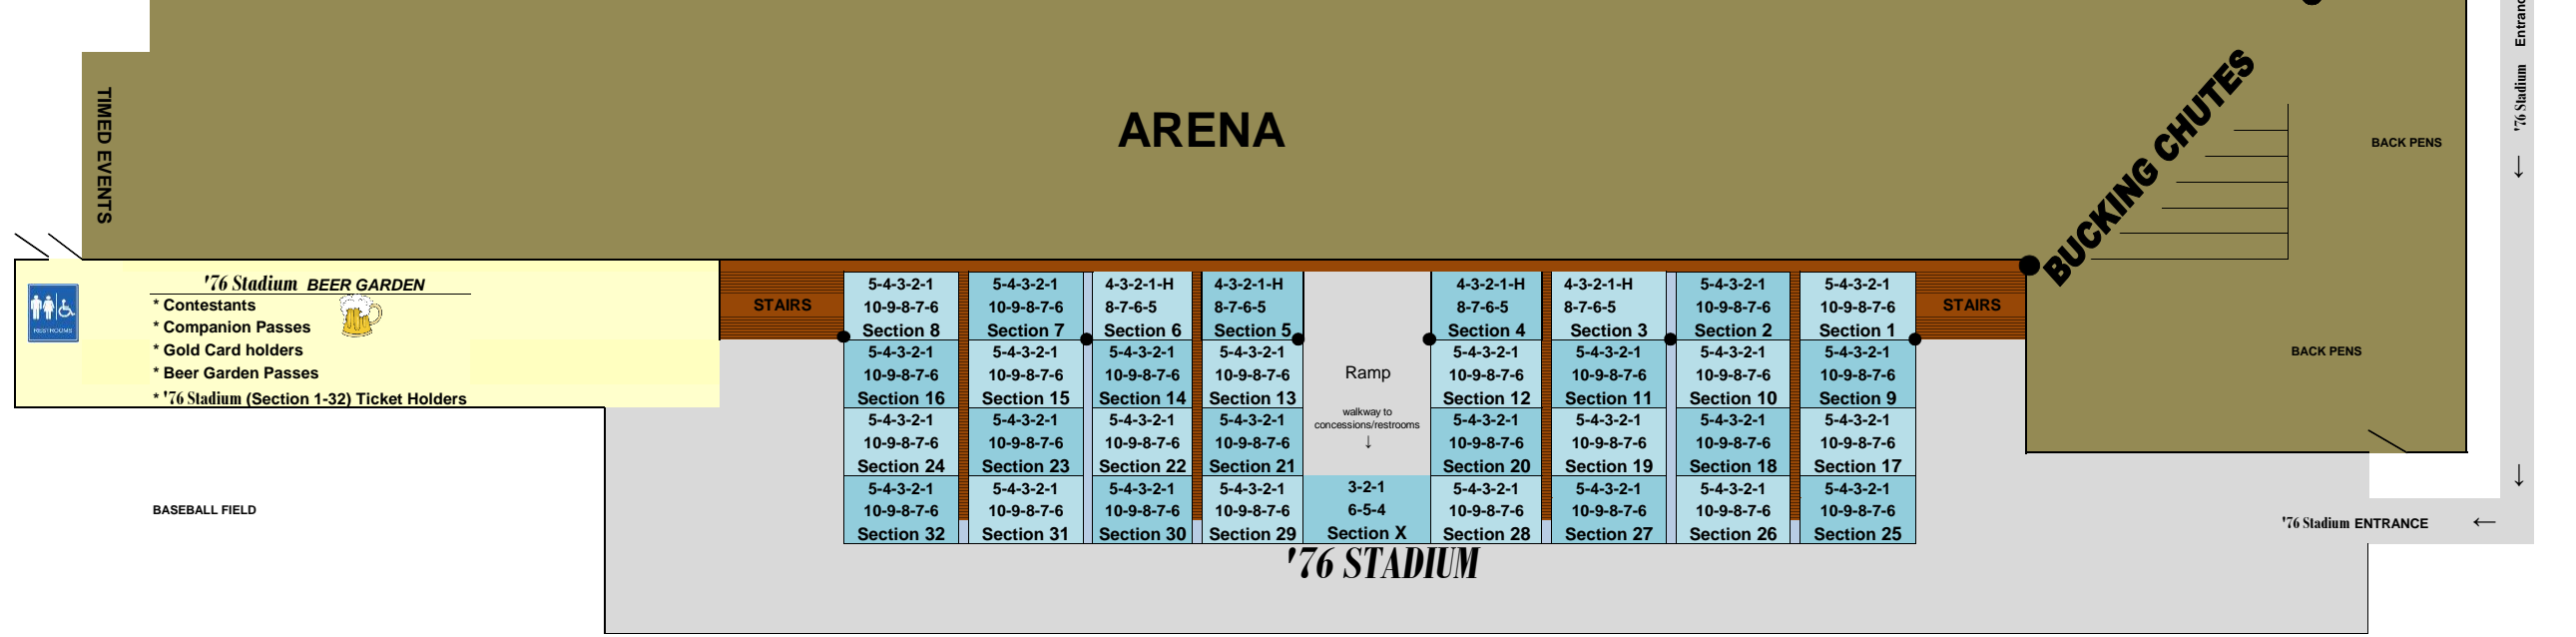

JUSO BRO'S GRANDSTAND

City Trolley drop-off & pick-up

3,433 covered & uncovered bleacher seats	Juso Bro's Grandstand - General Admission: Covered and Uncovered Bleacher Seats
240 stadium seats	Juso Bro's Grandstand - Box Seating: Uncovered Stadium Seats
318 covered stadium seats + 4 Handicap	'76 Stadium - Section Seating: Covered Stadium Seats